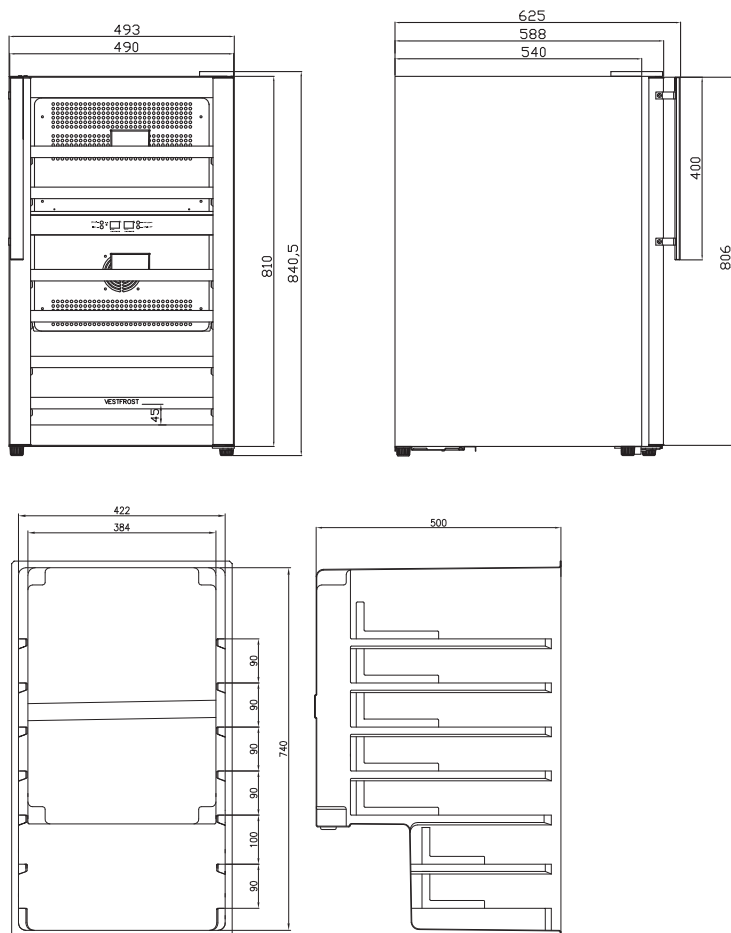

M 85

BOTTLE COOLER

All measurements in mm

Height, mm	840,5
Width, mm	493
Depth, mm	588
Incl. handle, mm	625